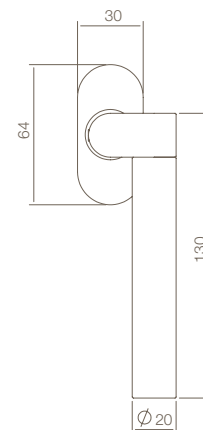

Ⓜ

0036.073195A

RVS gepolijst - wood

polished stainless steel - wood

Ⓛ

0036.073195B