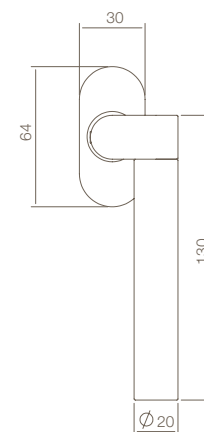

Raamkruk - Window handle Dock Solid

Ⓡ
0035.073095A
RVS geborsteld
brushed stainless steel

Ⓛ
0035.073095B

Ⓡ
0036.073095A
RVS gepolijst
polished stainless steel

Ⓛ
0036.073095B