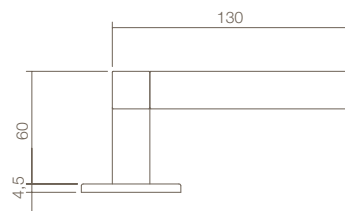

0036.073002
RVS gepolijst
polished stainless steel