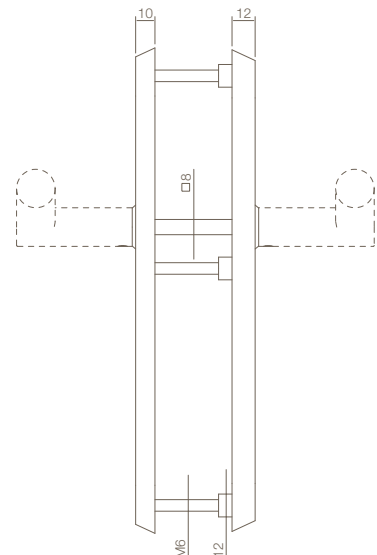

Veiligheidsschilden - Security plates

🔑	🔑	Ⓛ	Ⓡ	🔑
72mm	0035.396136 +			0035.073002
92mm	0035.396149 +			0035.073102
				0035.073202
				0035.073302