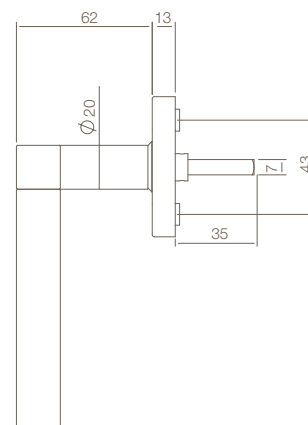

Ⓡ

0035.073295A

RVS geborsteld - acryl
brushed stainless steel - acrylic

Ⓛ

0035.073295B