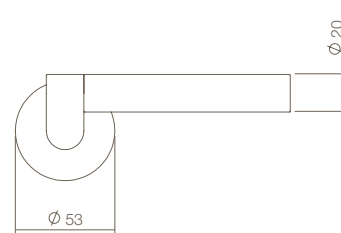

0036.073002
RVS gepolijst
polished stainless steel