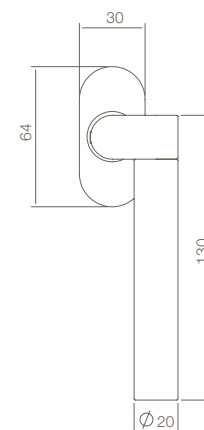

Ⓡ

0036.073295A

RVS gepolijst - acryl
polished stainless steel - acrylic

Ⓛ

0036.073295B