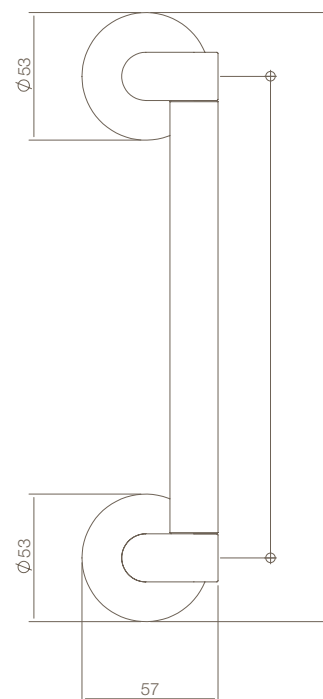

Deurkruk - Lever handle Dock Ton

0035.073302
RVS geborsteld - acryl
brushed stainless steel - acrylic

0036.073302
RVS gepolijst - acryl
polished stainless steel - acrylic

Deurgreep - Pull handle Dock Solid

| | | |
|--------------------|--------------|--------------|
| | ⊕⊕ | ↔ |
| 0035.073098 | 150mm | 200mm |
| 0035.073099 | 200mm | 250mm |

RVS geborsteld; opschroevend
brushed stainless steel; Single sided assembly

| | | |
|--------------------|--------------|--------------|
| | ⊕⊕ | ↔ |
| 0036.073098 | 150mm | 200mm |
| 0036.073099 | 200mm | 250mm |

RVS gepolijst; opschroevend
polished stainless steel; Single sided assembly

Deurgreep - Pull handle Dock Black

| | | |
|-------------|-------|-------|
| | ⊕⊕ | ↔ |
| 0035.073298 | 150mm | 200mm |
| 0035.073299 | 200mm | 250mm |

RVS geborsteld - acryl; opschroevend
brushed stainless steel - acrylic; Single sided assembly