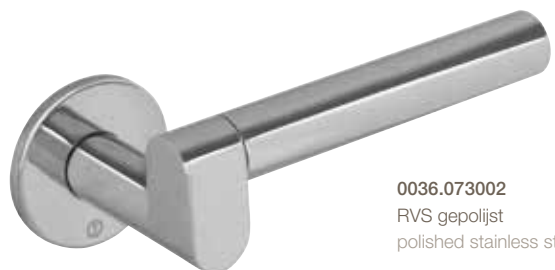

2015:
good industrial
design

Deurkruk - Lever handle Dock Solid

0035.073002
RVS geborsteld
brushed stainless steel

0036.073002
RVS gepolijst
polished stainless steel

Deurkruk - Lever handle Dock Wood

0035.073102
RVS geborsteld - hout
brushed stainless steel - wood

0036.073102
RVS gepolijst - hout
polished stainless steel - wood

Deurkruk - Lever handle Dock Black

0035.073202
RVS geborsteld - acryl
brushed stainless steel - acrylic

0036.073202
RVS gepolijst - acryl
polished stainless steel - acrylic

Deurkruk - Lever handle Dock Ton

0035.073302
RVS geborsteld - acryl
brushed stainless steel - acrylic

0036.073302
RVS gepolijst - acryl
polished stainless steel - acrylic

Deurgreep - Pull handle Dock Solid

| | | |
|--------------------|--------------|--------------|
| | ⊕⊕ | ↔ |
| 0035.073098 | 150mm | 200mm |
| 0035.073099 | 200mm | 250mm |

RVS geborsteld; opschroevend
brushed stainless steel; Single sided assembly