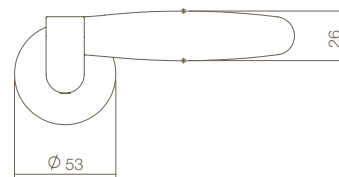

0036.073302
RVS gepolijst - acryl
polished stainless steel - acrylic