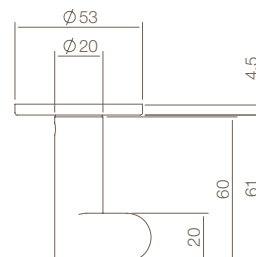

| | | |
|--------------------|--------------|--------------|
| | ⊕⊕ | ↔ |
| 0035.073098 | 150mm | 200mm |
| 0035.073099 | 200mm | 250mm |

RVS geborsteld; opschroevend
brushed stainless steel; Single sided assembly