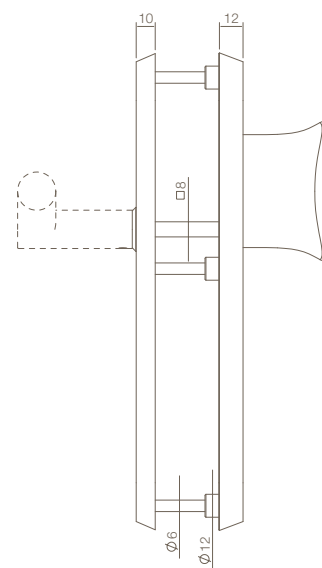

Ⓛ

0036.073395B

Veiligheidsschilden - Security plates

RVS geborsteld
brushed stainless steel

| 🔑 | 🔑 | Ⓛ | Ⓡ | 🔑 |
|------|---------------|---|---|--------------|
| 72mm | 0035.396036 + | | | 0035.073002A |
| 92mm | 0035.396049 + | | | 0035.073002B |
| | | | | 0035.073102A |
| | | | | 0035.073102B |
| | | | | 0035.073202A |
| | | | | 0035.073202B |
| | | | | 0035.073302A |
| | | | | 0035.073302B |