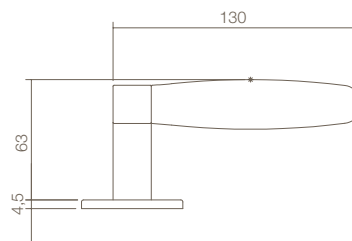

0036.073302
RVS gepolijst - acryl
polished stainless steel - acrylic