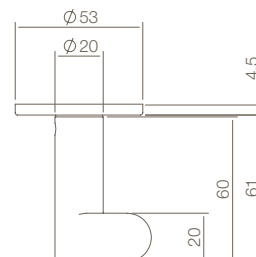

| | | |
|--------------------|--------------|--------------|
| | ⊕⊕ | ↔ |
| 0035.073098 | 150mm | 200mm |
| 0035.073099 | 200mm | 250mm |

RVS geborsteld; opschroevend
brushed stainless steel; Single sided assembly

| | | |
|--------------------|--------------|--------------|
| | ⊕⊕ | ↔ |
| 0036.073098 | 150mm | 200mm |
| 0036.073099 | 200mm | 250mm |

RVS gepolijst; opschroevend
polished stainless steel; Single sided assembly

Deurgreep - Pull handle Dock Black

| | | |
|-------------|-------|-------|
| | ⊕⊕ | ↔ |
| 0035.073298 | 150mm | 200mm |
| 0035.073299 | 200mm | 250mm |

RVS geborsteld - acryl; opschroevend
brushed stainless steel - acrylic; Single sided assembly