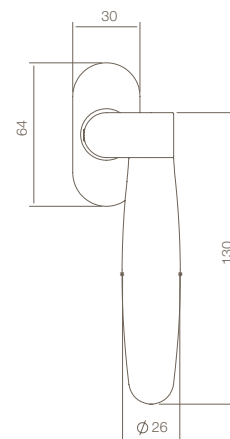

Ⓜ

0036.073395A

RVS gepolijst - acryl
polished stainless steel - acrylic

Ⓛ

0036.073395B