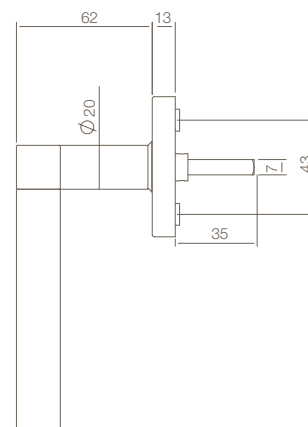

Ⓡ
0036.073095A
RVS gepolijst
polished stainless steel

Ⓛ
0036.073095B