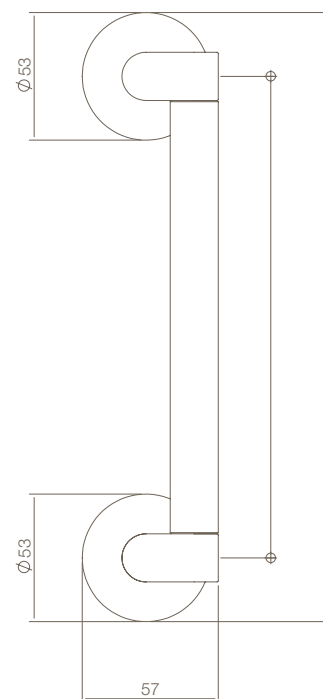

| | | |
|--------------------|--------------|--------------|
| | ⊕⊕ | ↔ |
| 0035.073098 | 150mm | 200mm |
| 0035.073099 | 200mm | 250mm |

RVS geborsteld; opschroevend
brushed stainless steel; Single sided assembly

| | | |
|--------------------|--------------|--------------|
| | ⊕⊕ | ↔ |
| 0036.073098 | 150mm | 200mm |
| 0036.073099 | 200mm | 250mm |

RVS gepolijst; opschroevend
polished stainless steel; Single sided assembly

Deurgreep - Pull handle Dock Black

| | | |
|-------------|-------|-------|
| | ⊕⊕ | ↔ |
| 0035.073298 | 150mm | 200mm |
| 0035.073299 | 200mm | 250mm |

RVS geborsteld - acryl; opschroevend
brushed stainless steel - acrylic; Single sided assembly

| | | |
|-------------|-------|-------|
| | ⊕⊕ | ↔ |
| 0036.073298 | 150mm | 200mm |
| 0036.073299 | 200mm | 250mm |

RVS gepolijst - acryl; opschroevend
polished stainless steel - acrylic; Single sided assembly